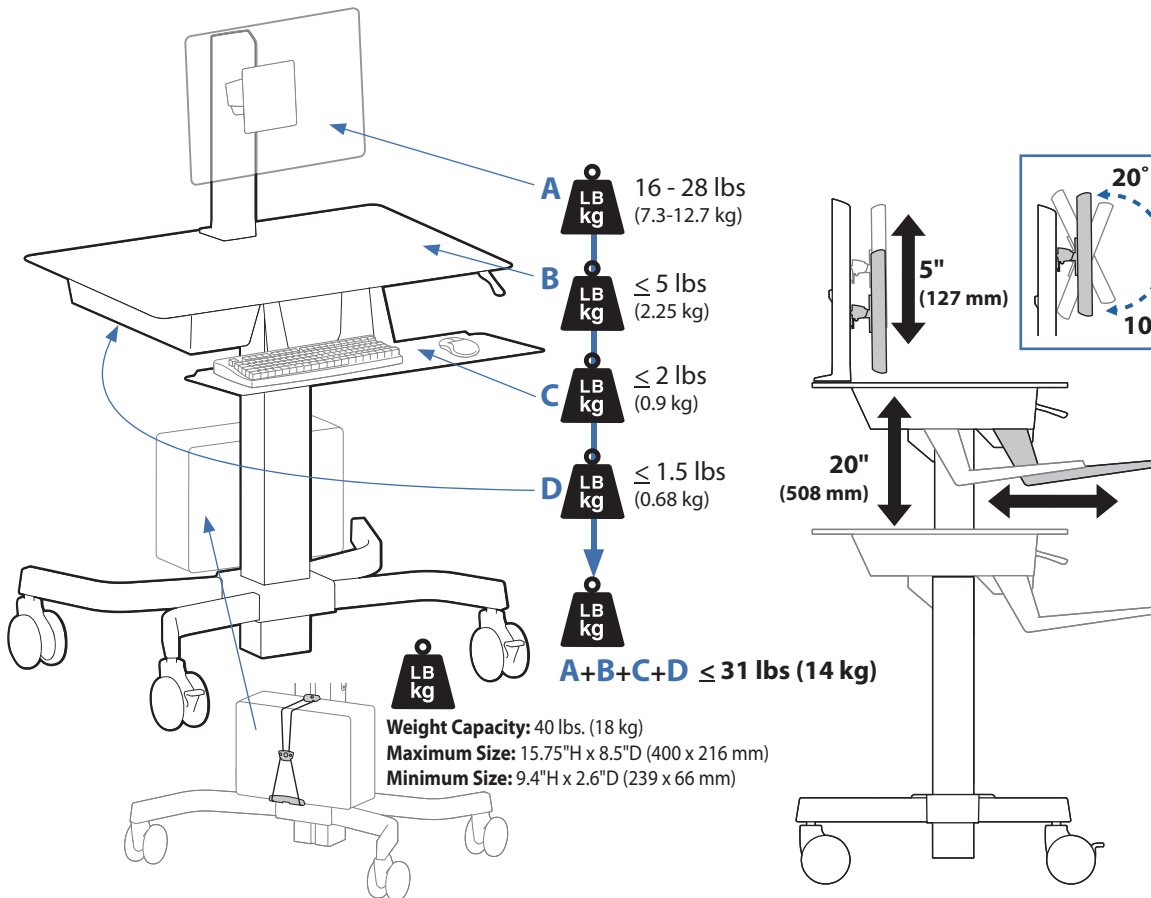

### WorkFit-C, Single LCD Mount, HD

© 2013 Ergotron, Inc. rev. 03/27/2013 DIM-Workfit-CII Content is subject to change without notification