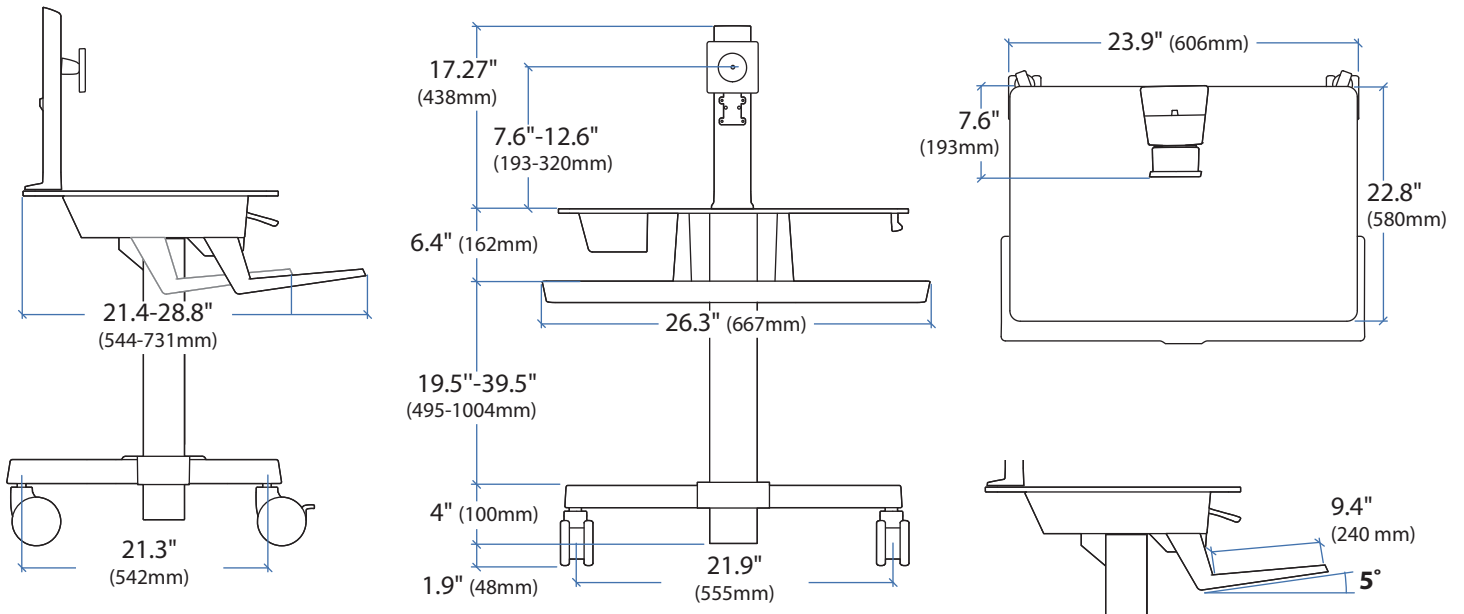

### WorkFit-C, Single LCD Mount, HD

© 2013 Ergotron, Inc. rev. 03/27/2013 DIM-Workfit-CII Content is subject to change without notification