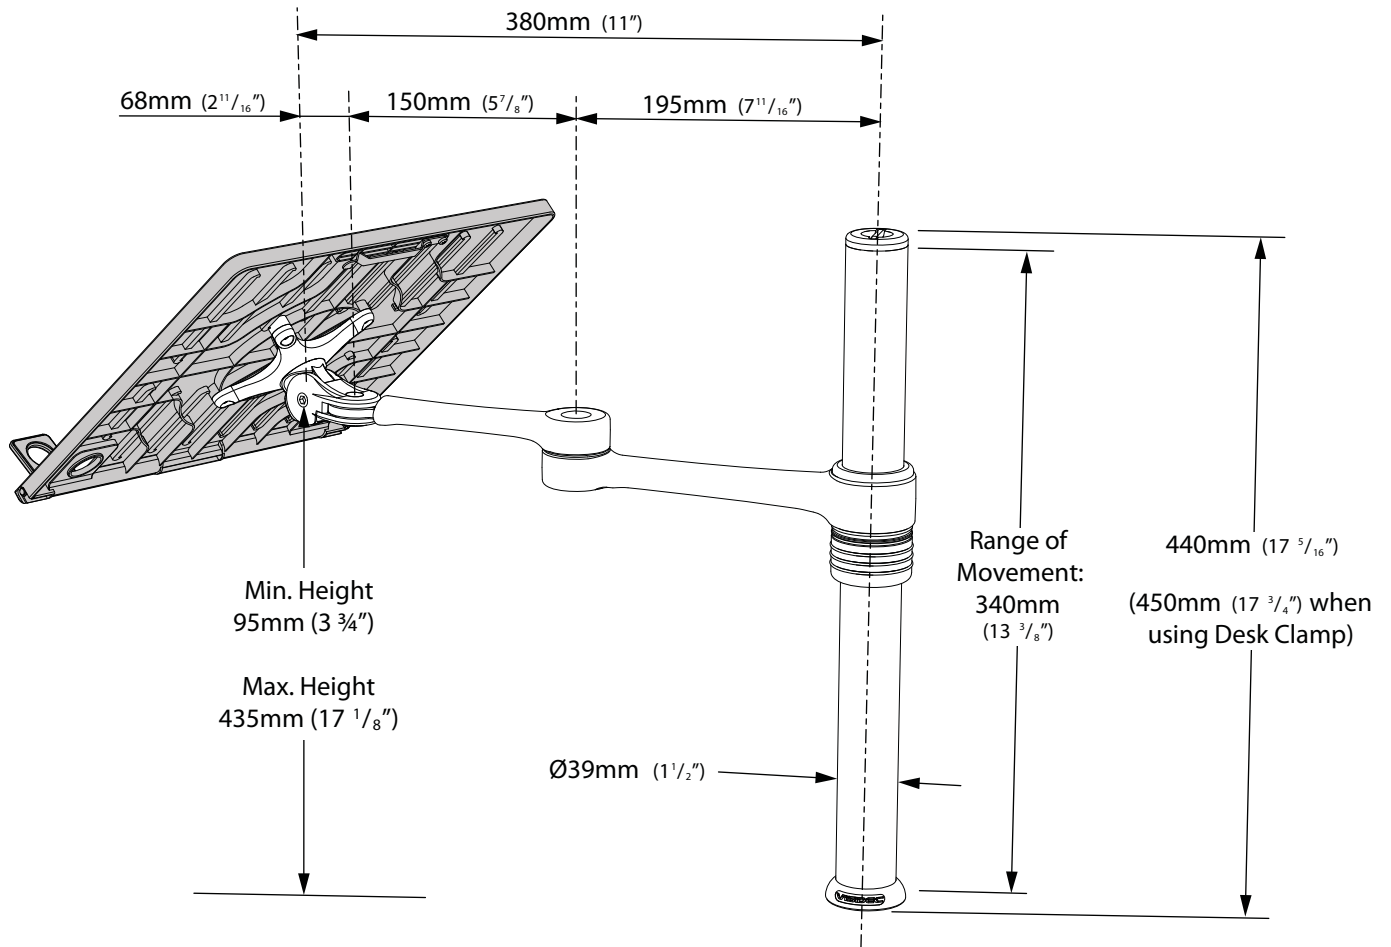

#### Colour:

Polished Silver.

- ① 360° rotation around mounting pole
- ② 340mm (13 3/8") height adjustment range
- ③ 360° articulation of arms
- ④ 180° pan adjustment
- ⑤ 25° tilt adjustment range
- ⑥ ±5° horizontal adjustment

### Dimensions

#### Side View

## Overall Dimensions