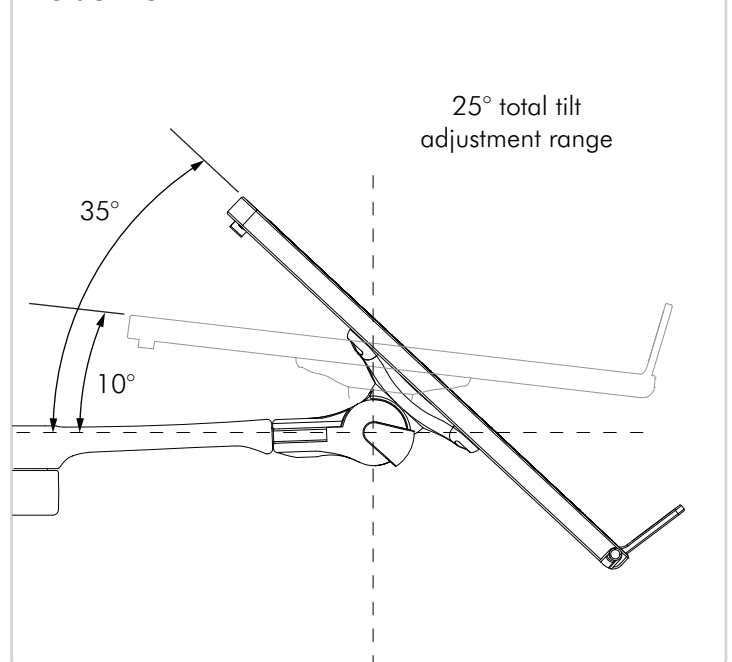

#### Colour:

Polished Silver.

- ① 360° rotation around mounting pole
- ② 340mm (13 3/8") height adjustment range
- ③ 360° articulation of arms
- ④ 180° pan adjustment
- ⑤ 25° tilt adjustment range
- ⑥ ±5° horizontal adjustment

### Dimensions

## Overall Dimensions