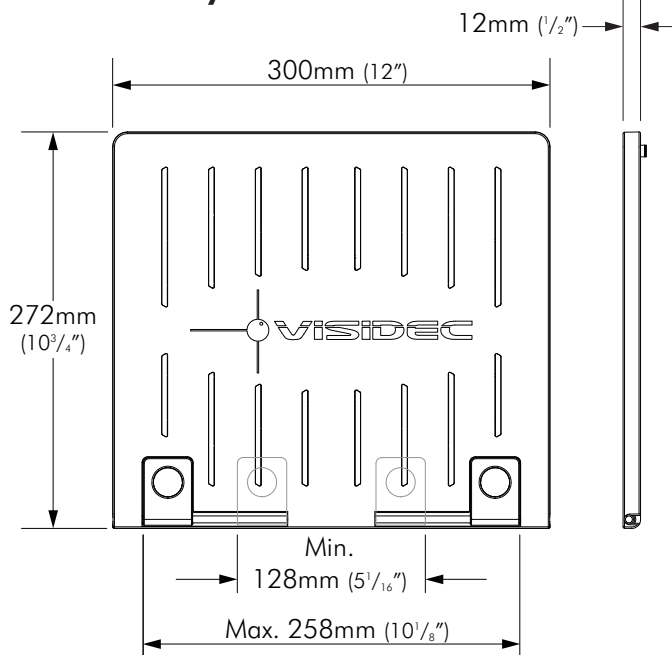

Dimensions

Notebook Tray