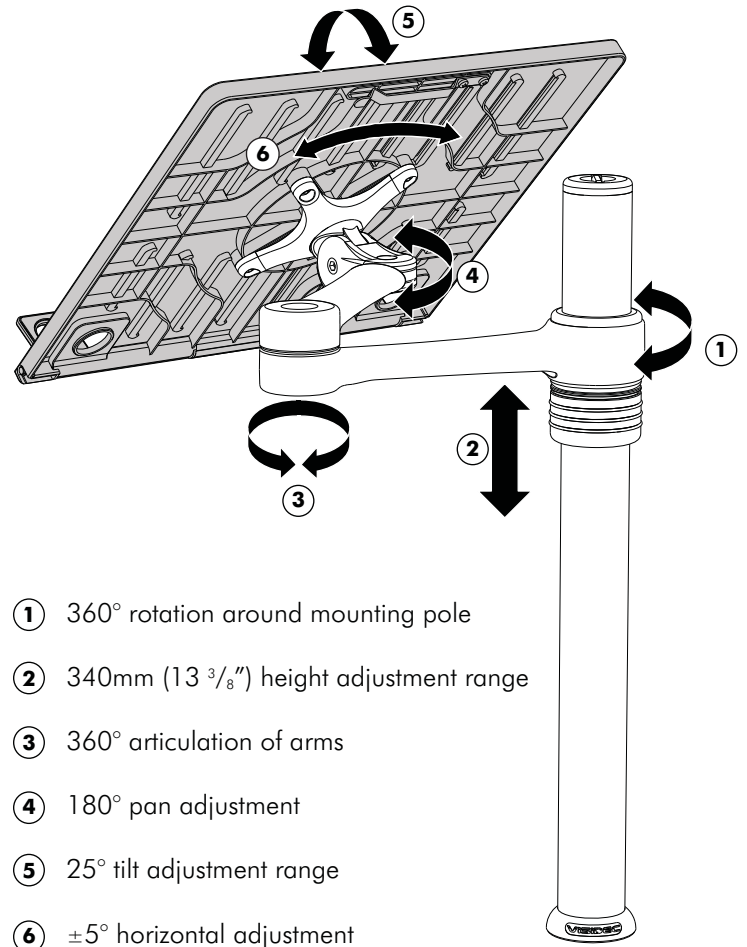

Colour:

Polished Silver.