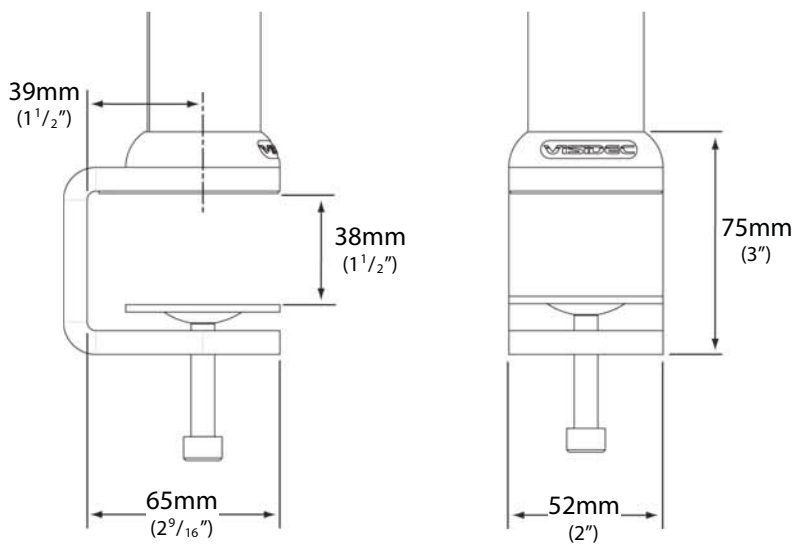

Desk Mounting Options

Desk Clamp

Desk Clamp suits desktop thicknesses of 12mm - 38mm (1/2" - 1 1/2")